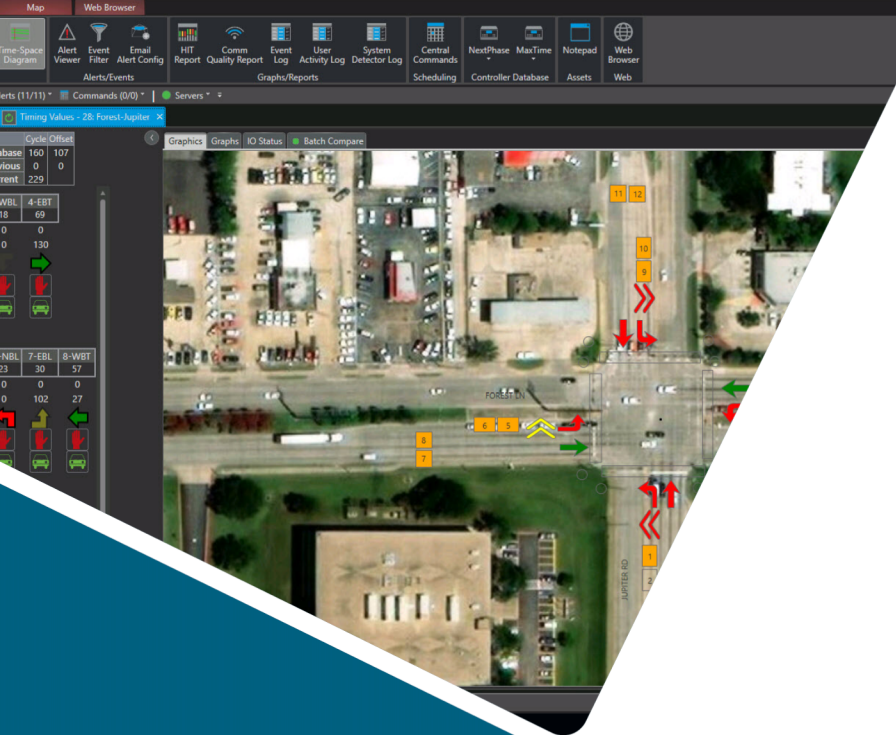

LEARN • COLLABORATE • SHARE • ENERGIZE

Kimley»»Horn

SMART CITIES

TECHNOLOGY FORUM

Group Discussion: Hardware, Firmware, and Other ITS

»»KITS

A Kimley-Horn Software Solution

»»Kadence

A Kimley-Horn Software Solution

»»Traction

A Kimley-Horn Software Solution